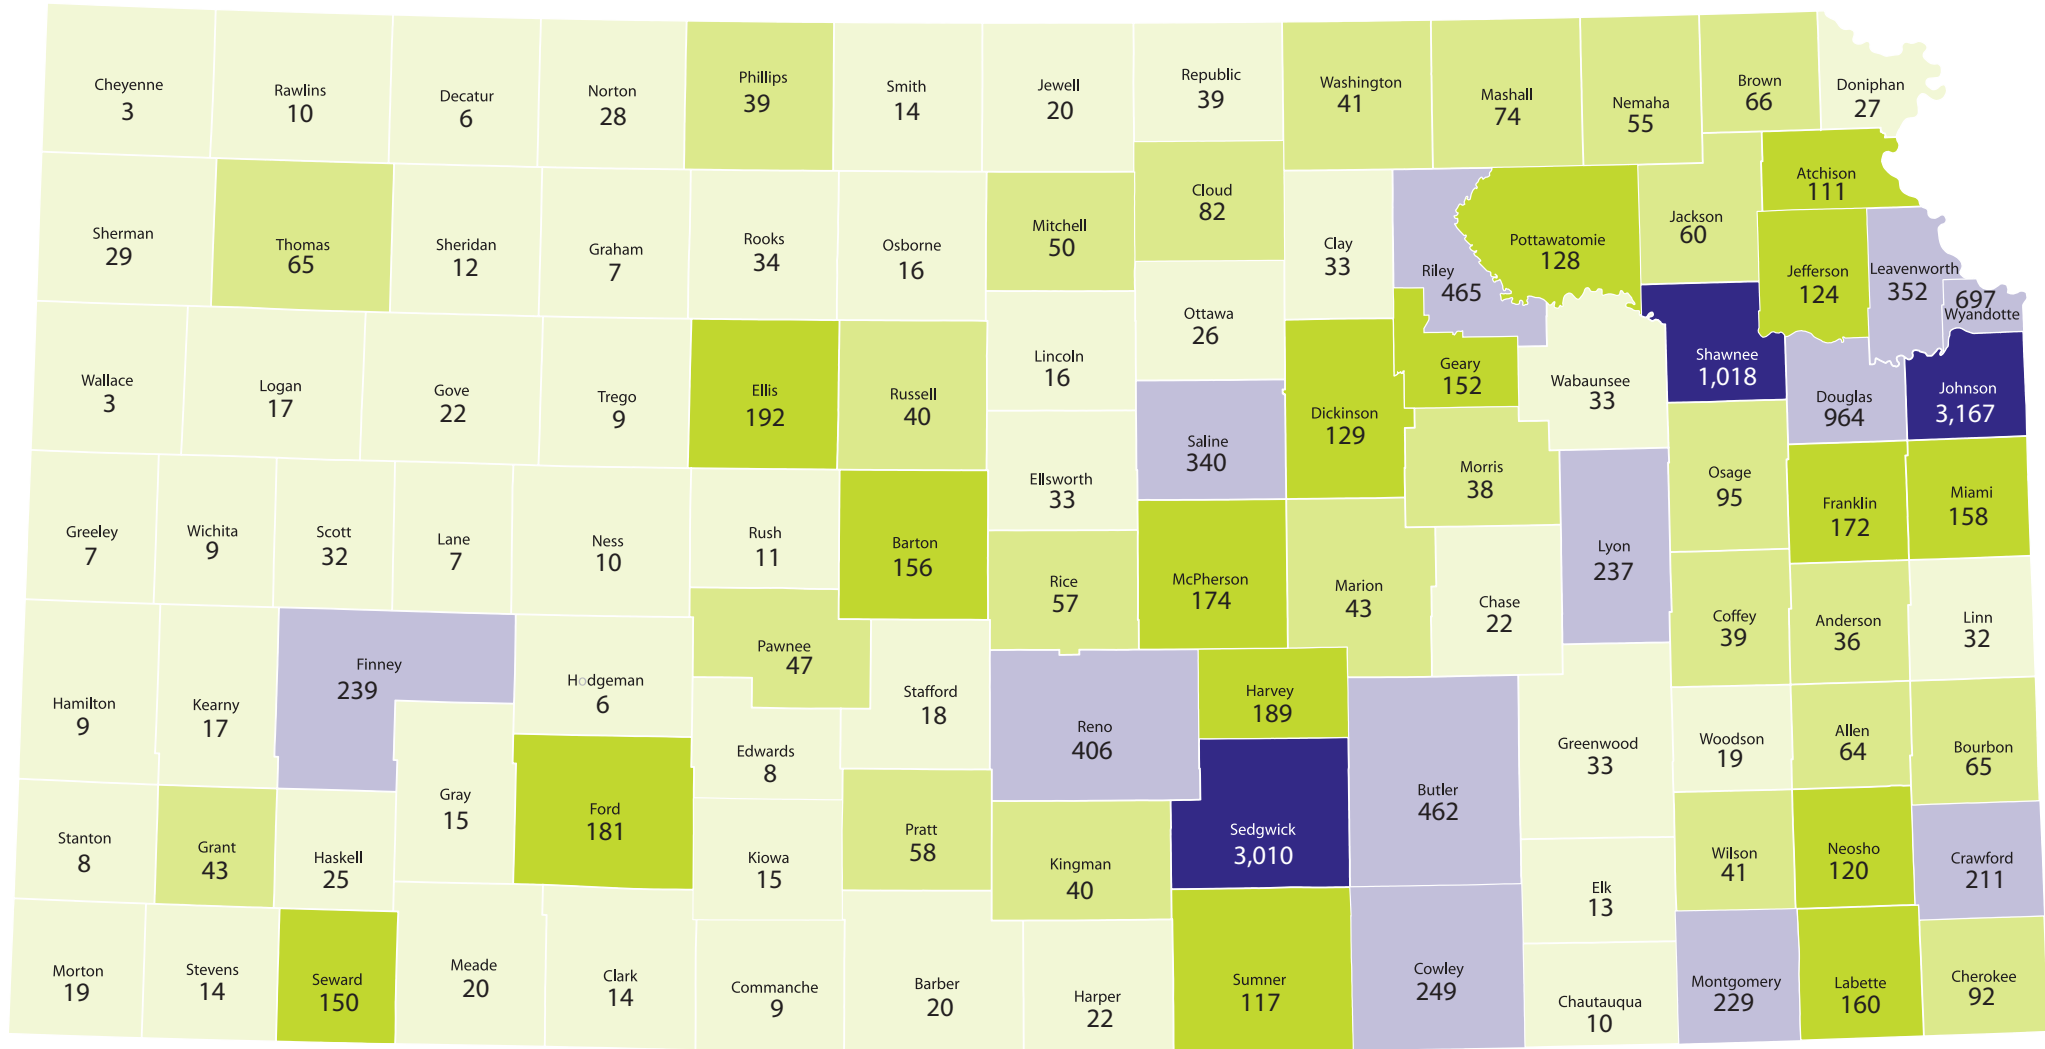

# TEEN CRASHES *in 2007*

16,686 total teen crashes | 6,725 people injured

Source: Most recent data from Kansas Department of Transportation

## TEEN CRASHES BY COUNTY

- More than 1,000 teen crashes per year
- Between 200 and 999 teen crashes per year
- Between 100 and 199 teen crashes per year
- Between 40 and 99 teen crashes per year
- Fewer than 40 teen crashes per year